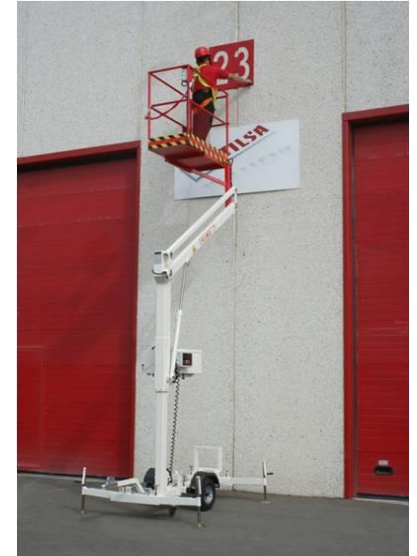

AERIAL TRAILER MOUNTED PLATFORM ARTICULATED FOR WORKING HEIGHTS UP TO 7,5 METER (24,6 FEET)

PARMA 7

STANDARD MODEL:

- * 230 V main power
- * Visual level for stabilisation
- * Ball Coupling
- * Steel basket (1,2 x 0,6)m
- * Manual stabilizers with safety micro switches
- * Controls in basket and chassis
- * Electrohydraulic controls
- * Emergency lowering from the ground
- * Semi axle 0,75m wide

Management System
ISO 9001:2008

www.tuv.com
ID 9105060482

PARMA 7

Optional accessories

- 1 Electric outlet in basket
- 2 Spare wheels
- 3 Lighting kit for roads
- 4 Rotating light
- 5 Batteries main power
- 6 Charge indicator for batteries
- 7 Ring coupling
- 8 Descent buzzer
- 9 Hour meter