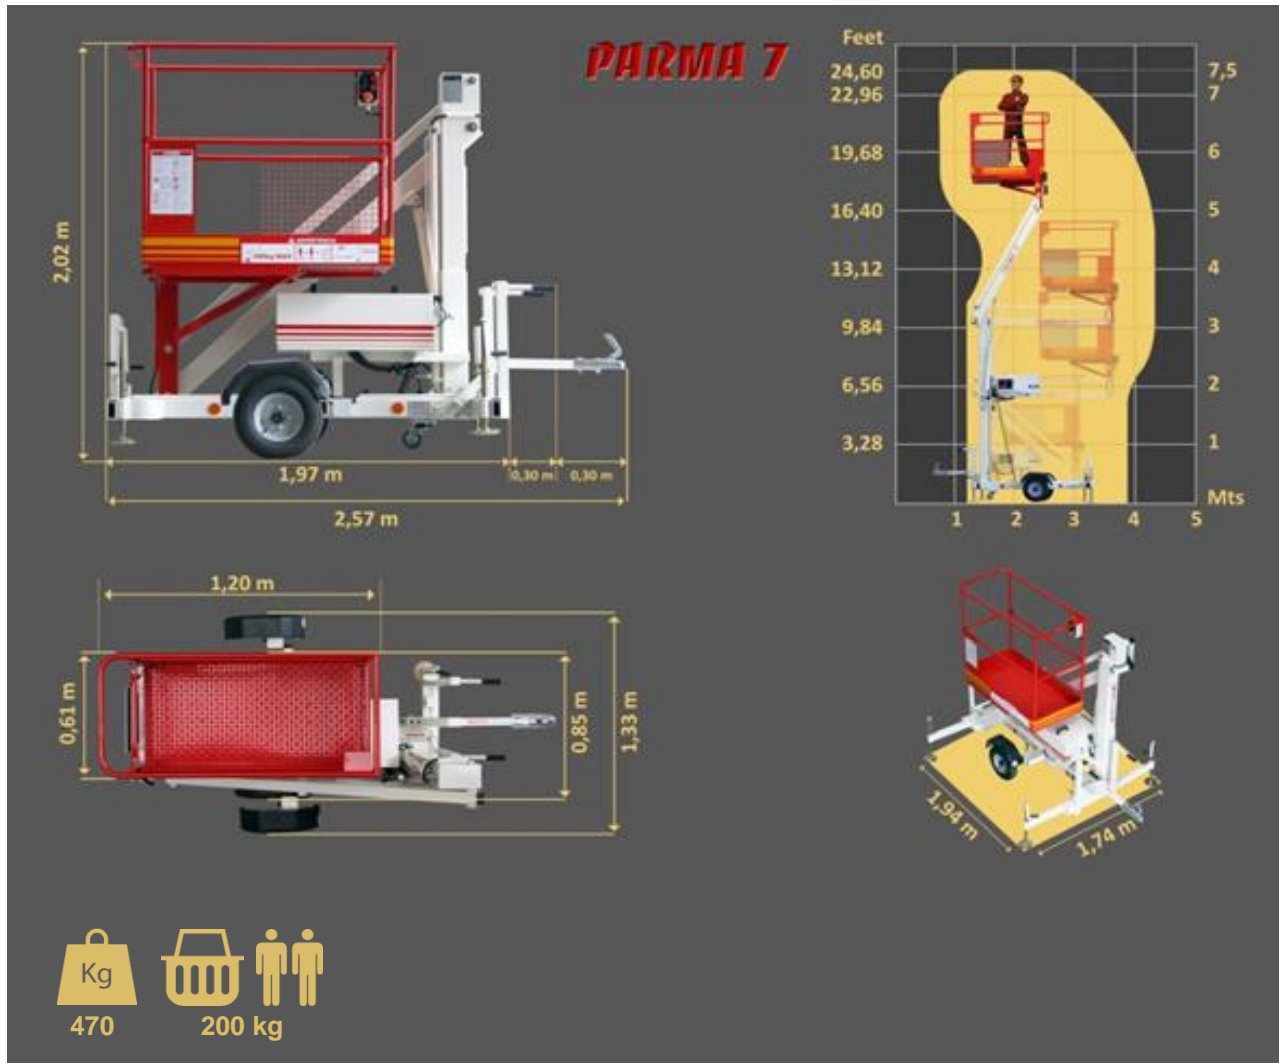

AERIAL TRAILER MOUNTED PLATFORM ARTICULATED FOR WORKING HEIGHTS UP TO 7,5 METER (24,6 FEET)

PARMA 7

STANDARD MODEL:

- * 230 V main power
- * Visual level for stabilisation
- * Ball Coupling
- * Steel basket (1,2 x 0,6)m
- * Manual stabilizers with safety micro switches
- * Controls in basket and chassis
- * Electrohydraulic controls
- * Emergency lowering from the ground
- * Semi axle 0,75m wide

Management System
ISO 9001:2008

www.tuv.com
ID 9105060482

PARMA 7

Optional accessories

- 1 Electric outlet in basket
- 2 Spare wheels
- 3 Lighting kit for roads
- 4 Rotating light
- 5 Batteries main power
- 6 Charge indicator for batteries
- 7 Ring coupling
- 8 Descent buzzer
- 9 Hour meter