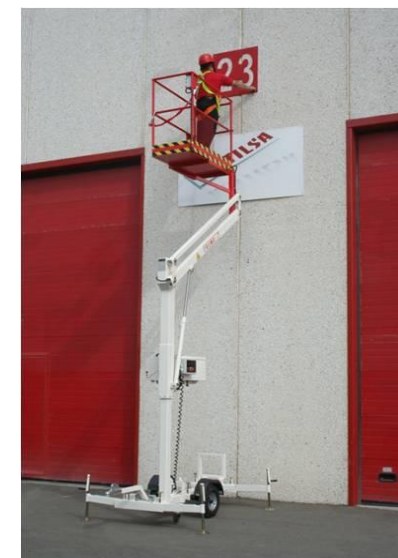

**PARMA 7**

**AERIAL TRAILER MOUNTED PLATFORM ARTICULATED FOR WORKING HEIGHTS UP TO 7,5 METER  
(24,6 FEET)**

**STANDARD MODEL:**

- \* 230 V main power
- \* Visual level for stabilisation
- \* Ball Coupling
- \* Steel basket (1,2 x 0,6)m
- \* Semi axle 0,85m wide
- \* Manual stabilizers
- \* Emergency lowering from the ground

Management System  
ISO 9001:2008  
www.tuv.com  
ID 9105060482

**PARMA 7**

**Optional accessories**

- 1** Electric outlet in basket
- 2** Spare wheels
- 3** Lighting kit for roads
- 4** Rotating light
- 5** Batteries main power
- 6** Charge indicator for batteries
- 7** Ring coupling