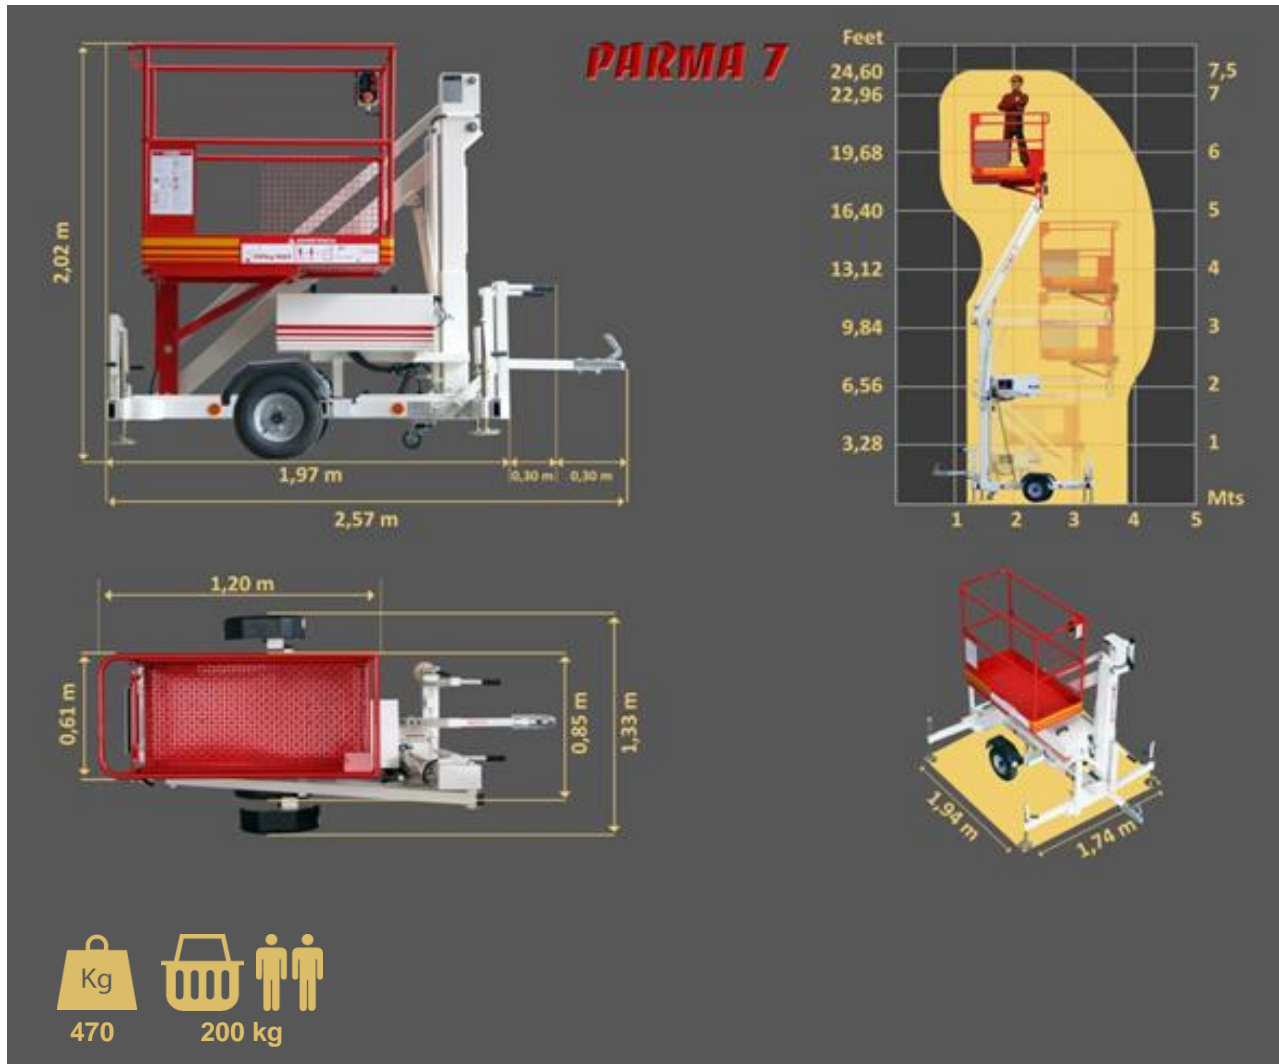

**PARMA 7**

**AERIAL TRAILER MOUNTED PLATFORM ARTICULATED FOR WORKING HEIGHTS UP TO 7,5 METER  
(24,6 FEET)**

**STANDARD MODEL:**

- \* 230 V main power
- \* Visual level for stabilisation
- \* Ball Coupling
- \* Steel basket (1,2 x 0,6)m
- \* Semi axle 0,85m wide
- \* Manual stabilizers
- \* Emergency lowering from the ground

Management System  
ISO 9001:2008  
www.tuv.com  
ID 9105060482

**PARMA 7**

**Optional accessories**

- 1** Electric outlet in basket
- 2** Spare wheels
- 3** Lighting kit for roads
- 4** Rotating light
- 5** Batteries main power
- 6** Charge indicator for batteries
- 7** Ring coupling