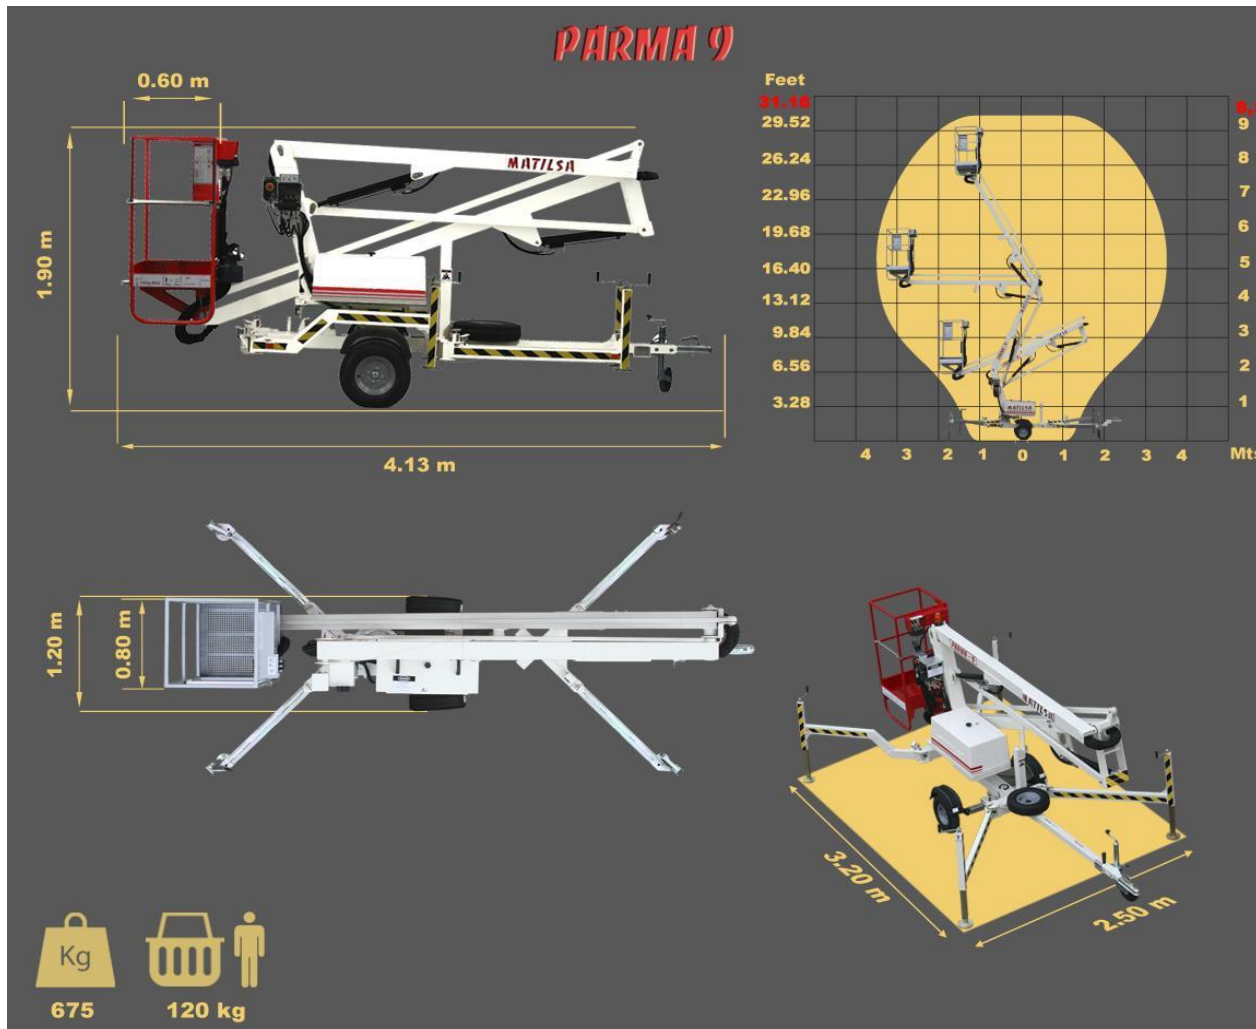

PARMA 9

**AERIAL TRAILER MOUNTED PLATFORM ARTICULATED FOR WORKING HEIGHTS UP TO 9,5
METER (31,16 FEET)**

STANDARD MODEL:

- * **230 V main power**
- * **Visual level for stabilisation**
- * **Ball Coupling**
- * **Steel basket (0,8 x 0,6) m**
- * **Manual stabilizers with safety micro switches**
- * **Controls in basket and chassis**
- * **Proportional hydraulic controls**
- * **Emergency lowering from the ground**

Management
System
ISO 9001:2008
www.tuv.com
ID 9105960482

PARMA 9

Axle on piece

Semi axle

Optional accessories

- 1 Electric outlet in basket
- 2 Spare wheels
- 3 Lighting kit for roads
- 4 Rotating light
- 5 Batteries main power
- 6 Gasoline engine
- 7 Charge indicator for batteries
- 8 Inertia brake
- 9 Semi axle
- 10 Ring coupling
- 11 Emergency lowering from the basket
- 12 Descent buzzer
- 13 Hour meter